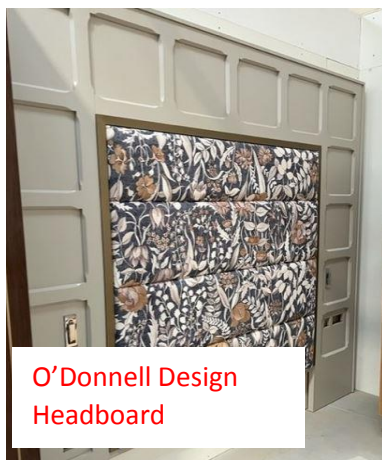

O'Donnell Design
Headboard

It was announced in February this year that the French hospitality giant, Accor, is to run this magnificent hotel under its MGallery brand. A brand that features boutique hotels, each with its own original design and unique stories to tell. With over more than 100 boutique hotels, the MGallery collection allows you to discover more than 30 destinations around the world. Their ethos is that places are more than just timber and walls, they are masonry with history. They are outstanding stories to be read and lived.

O'Donnell Design is beyond excited to be offered this wonderful opportunity and be part of an amazing journey alongside the MGallery brand. With our 120 year, fourth generation expertise in manufacturing, we are more than confident that our experienced craftsmanship and design will embellish the experience of an indulgent stay in this magnificent building. We will post regular updates on social media and on our website.

If you wish to follow the journey with us. Our website is www.odonnellfurniture.com